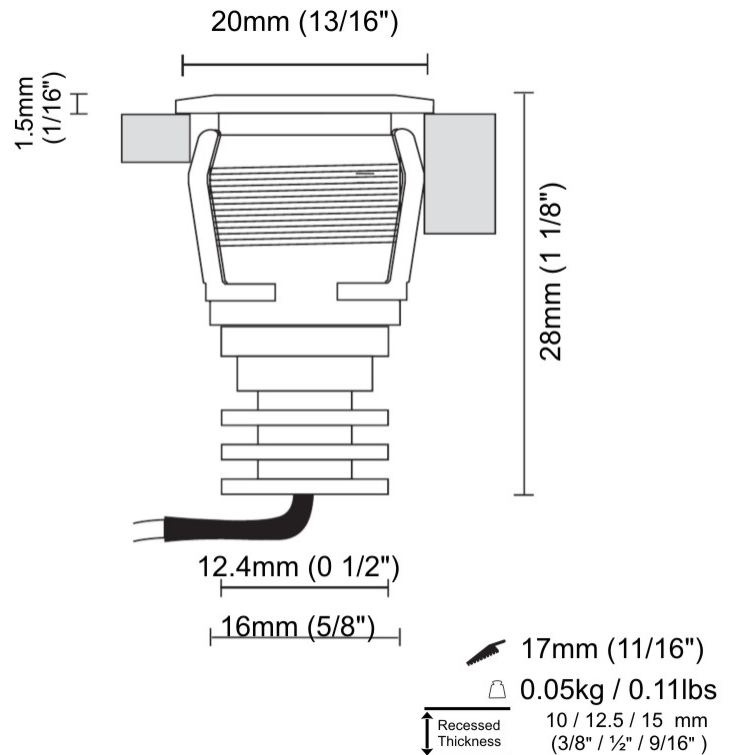

GENERAL

Series: Eyes _____
Subseries: Eyes Round _____
Brand: Side _____
Division: Exterior _____
Mounting Type: Recessed _____
Mounting Location: Ceiling _____
Subcategory: Downlight _____

PHYSICAL

Shape: Round _____
Diameter (mm): 20 _____
Diameter (in): 13/16 _____
Height (mm): 28 _____
Height (in): 1 1/8 _____
Min. Recessing Depth (mm): 33 _____
Min. Recessing Depth (in): 1 5/16 _____
Light Distribution: Direct _____
Weight (kg): 0.02 _____
Weight (lbs): 0.044 _____
Gasket: Silicon rubber _____
Fixture Finish: Chrome _____
Fixture Material: Aluminum Die Cast _____

ELECTRICAL

Lamp Type: LED (Zhaga Standard) _____
Total Output Wattage (W): 1.2 _____
Dimming: 0-10V Dimming / Phase Dimming (120Vac Only) _____
Driver Included: No _____
Driver Location: Remote _____
Driver Type: Constant Current - 120 / 277Vac _____
Input Voltage (V): 120 - 277 _____
Constant Current (MA): 350 _____
Upon Request: (Not included - see components [IP65 or higher enclosure to be supplied by others]) Remote: 0-10Vdc dimming / Phase dimming @120Vac only / 277Vac _____

LED

Number of LEDs: 1 _____
Color Temperature (°K): 3000 / 4000 _____
Max. Delivered Lumen (lm): 58.4 / 64.9 _____
Nominal Lumen (lm): 120 / 125 _____
CRI: >80 CRI _____
Lamp Life (hrs): 50000 _____

OPTICAL

Optic°: 100° _____

RATINGS AND CERTIFICATIONS

Certified By: Certified for North American Standards _____
IP rating: IP68 _____