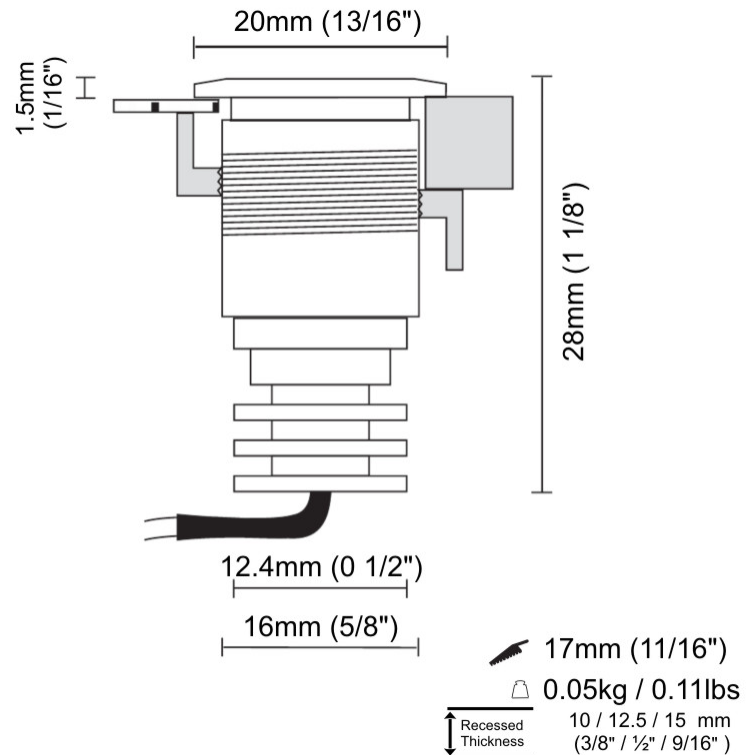

PHYSICAL

Shape: Square _____
Length (mm): 20 _____
Length (in): 13/16 _____
Width (mm): 20 _____
Width (in): 13/16 _____
Depth (mm): 28 _____
Depth (in): 1 1/8 _____
Min. Recessing Depth (mm): 33 _____
Min. Recessing Depth (in): 1 5/16 _____
Light Distribution: Direct _____
Weight (kg): 0.05 _____
Weight (lbs): 0.11 _____
Gasket: Silicon rubber _____
Fixture Finish: Chrome _____
Fixture Material: Aluminum Die Cast _____

ELECTRICAL

Lamp Type: LED (Zhaga Standard) _____
Total Output Wattage (W): 1.2 _____
Dimming: 0-10V Dimming / Phase Dimming (120Vac Only) _____
Driver Included: No _____
Driver Location: Remote _____
Driver Type: Constant Current - 120 / 277Vac _____
Input Voltage (V): 120 - 277 _____
Constant Current (MA): 350 _____
Upon Request: (Not included - see components [IP65 or higher enclosure to be supplied by others]) Remote: 0-10Vdc dimming / Phase dimming @120Vac only / 277Vac _____

LED

Number of LEDs: 1 _____
Color Temperature (°K): 3000 / 4000 _____
Max. Delivered Lumen (lm): 58.4 / 64.9 _____
Nominal Lumen (lm): 120 / 125 _____
CRI: >80 CRI _____
Lamp Life (hrs): 50000 _____

OPTICAL

Optic°: 100° _____

RATINGS AND CERTIFICATIONS

Certified By: Certified for North American Standards _____
IP rating: IP68 _____