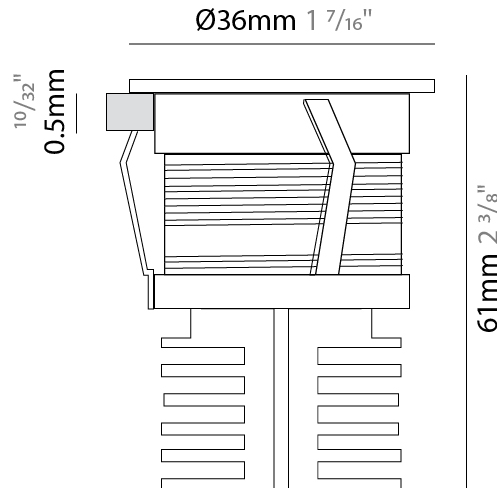

PHYSICAL

Shape: Round _____
Diameter (mm): 36 _____
Diameter (in): 1 7/16 _____
Depth (mm): 61 _____
Depth (in): 2 3/8 _____
Min. Recessing Depth (mm): 66 _____
Min. Recessing Depth (in): 2 5/8 _____
Light Distribution: Direct _____
Weight (kg): 0.06 _____
Weight (lbs): 0.13 _____
Diffuser: Transparent methacrylate _____
Gasket: Silicone rubber _____
Fixture Finish: Chrome _____
Fixture Material: Aluminum Die Cast _____
Cut-out Measurements: 28mm / 1 3/32 _____

ELECTRICAL

Lamp Type: LED (Zhaga Standard) _____
Total Output Wattage (W): 3.5 _____
Dimming: 0-10V Dimming / Phase Dimming (120Vac Only) _____
Driver Included: No _____
Driver Location: Remote _____
Driver Type: Constant Current - 120 / 277Vac _____
Input Voltage (V): 120 - 277 _____
Constant Current (MA): 350 _____
Upon Request: (Not included - see components [IP65 or higher enclosure to be supplied by others]) 0-10Vdc dimming / Phase dimming @120Vac only / 277Vac _____

LED

Color Temperature (°K): 3000 / 4000 _____
Max. Delivered Lumen (lm): 285 / 300 _____
Nominal Lumen (lm): 350 / 380 _____
CRI: >80 CRI _____
Lamp Life (hrs): 50000 _____

OPTICAL

Optic°: 45 _____
Beam Angle: Symmetrical _____

RATINGS AND CERTIFICATIONS

Certified By: Certified for North American Standards _____
IP rating: IP68 _____

0.08kg / 0.18 lbs

28mm 1 1/8"